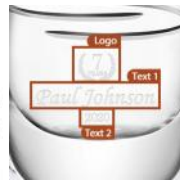

LSA Verso Whisky Tumbler Pair, 9.3oz

Material: Mouth Blown Glass

Personalization Method: Sandblast Etch

Size	SKU	H x W x D	Wt (IBs)	Price
------	-----	-----------	----------	-------

LSA
International

Description

This Verso Whisky Tumbler Pair, 9.3oz is the perfect gift for corporate celebration recognition events or any personal gift giving occasions including Weddings, Anniversaries, and Birthdays.